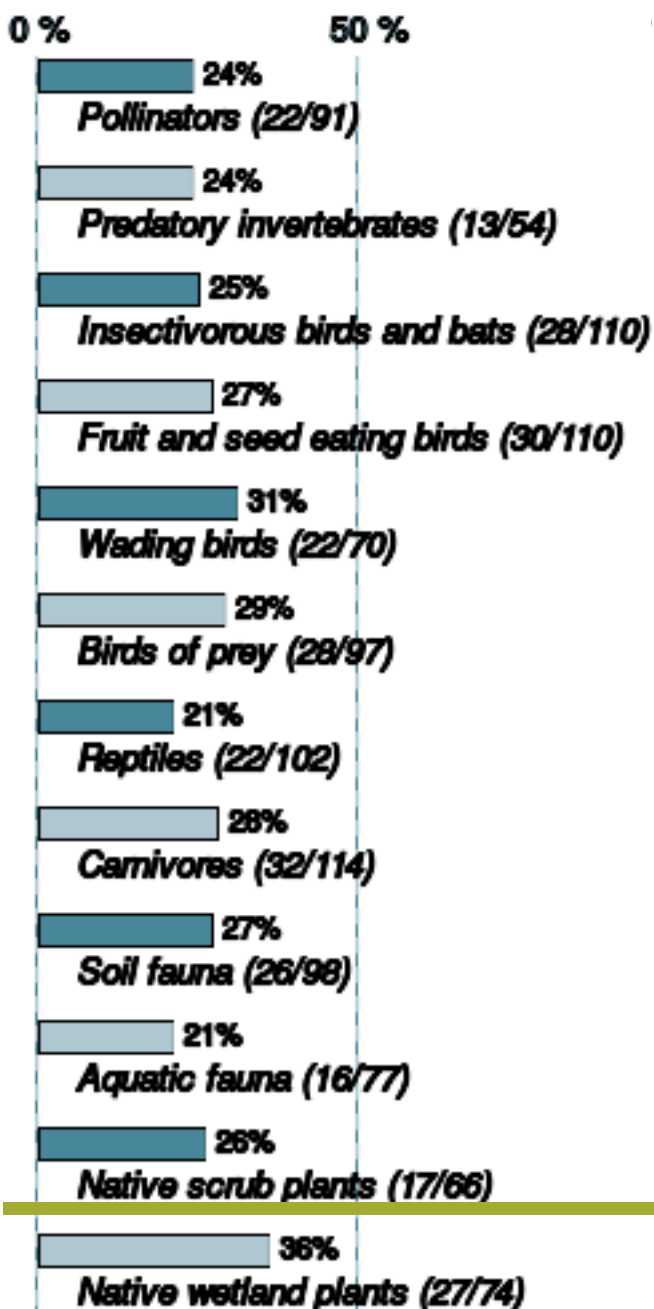

# Biodiversity assessment

Name: Ivan and Neli Farm\_2021-12-15

## General scores, per-component

Farmed products: 7%

Farming practices: 44%

Small habitats: 22%

Large habitats: 0%

- Grass and flower habitats  
0.006 ha, 0 %
- Woody habitats  
0 ha, 0 %
- Aquatic habitats  
0.008 ha, 0 %
- Productive  
7.786 ha, 100 %